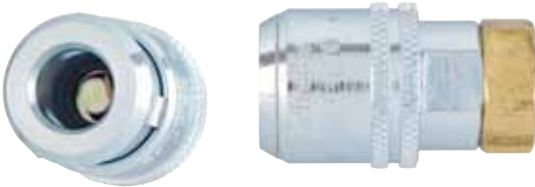

Miscellaneous Tire Hardware

Special Clip-On Type Air Chuck for Regular Air Lines

5265 Clip-On Air Chuck

Locks into cap threads of valve stem when sliding sleeve is pushed to forward position. Releases when sleeve is pulled back. (Standard Pack: 10 per box)

Large Bore Air Chucks

4660A Clip-On Air Chuck

Attaches to 1/4" NPT hose fitting. Snaps on large bore valve when sleeve is moved forward, releases when sleeve is pulled back. Eliminates the need to hold chuck by hand. (Standard Pack: 5 per box)

Tire Valve Pump Connections

8385A Pump Connection

Has rubber washer and 1/4" shank diameter to fit 7/32" hose I.D. (Standard Pack: 25 per box)

273286 Bicycle Pump Connection

Has rubber washer and 5/16" shank diameter to fit 3/8" hose I.D. (Standard Pack: 25 per box)

6008B Tractor Front Wheel Valve

Low profile tubeless valve offers minimum protrusion above rim hole. Effective length: 9/16". Brass finish fits .625" rim hole. (Standard Pack: 10 per box)

5789 (TR-CH-3) Core Housing